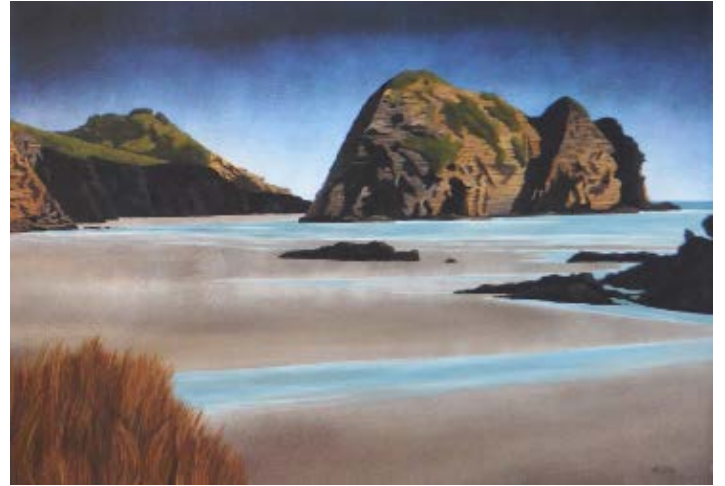

Stefanie Kroeger "South Piha"