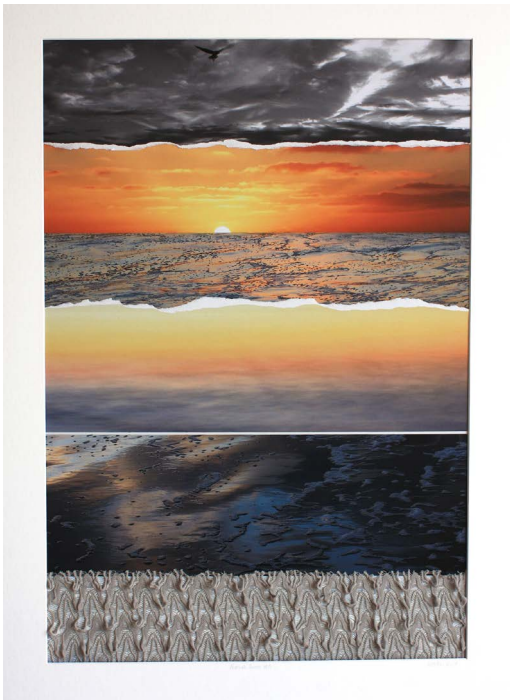

Jeff Thomson - "Feather"

Michel Tuffery - "A for Aoteroa"

Jeff Thomson - "Mahoe Leaf"

Michel Tuffery - "Sending the Last of the Kauri"

Michel Tuffery - "Tuatua Shell Map"

John Mulholland - "Kapa Haka"

Kirsten Reid - "Muriwai No. 5"